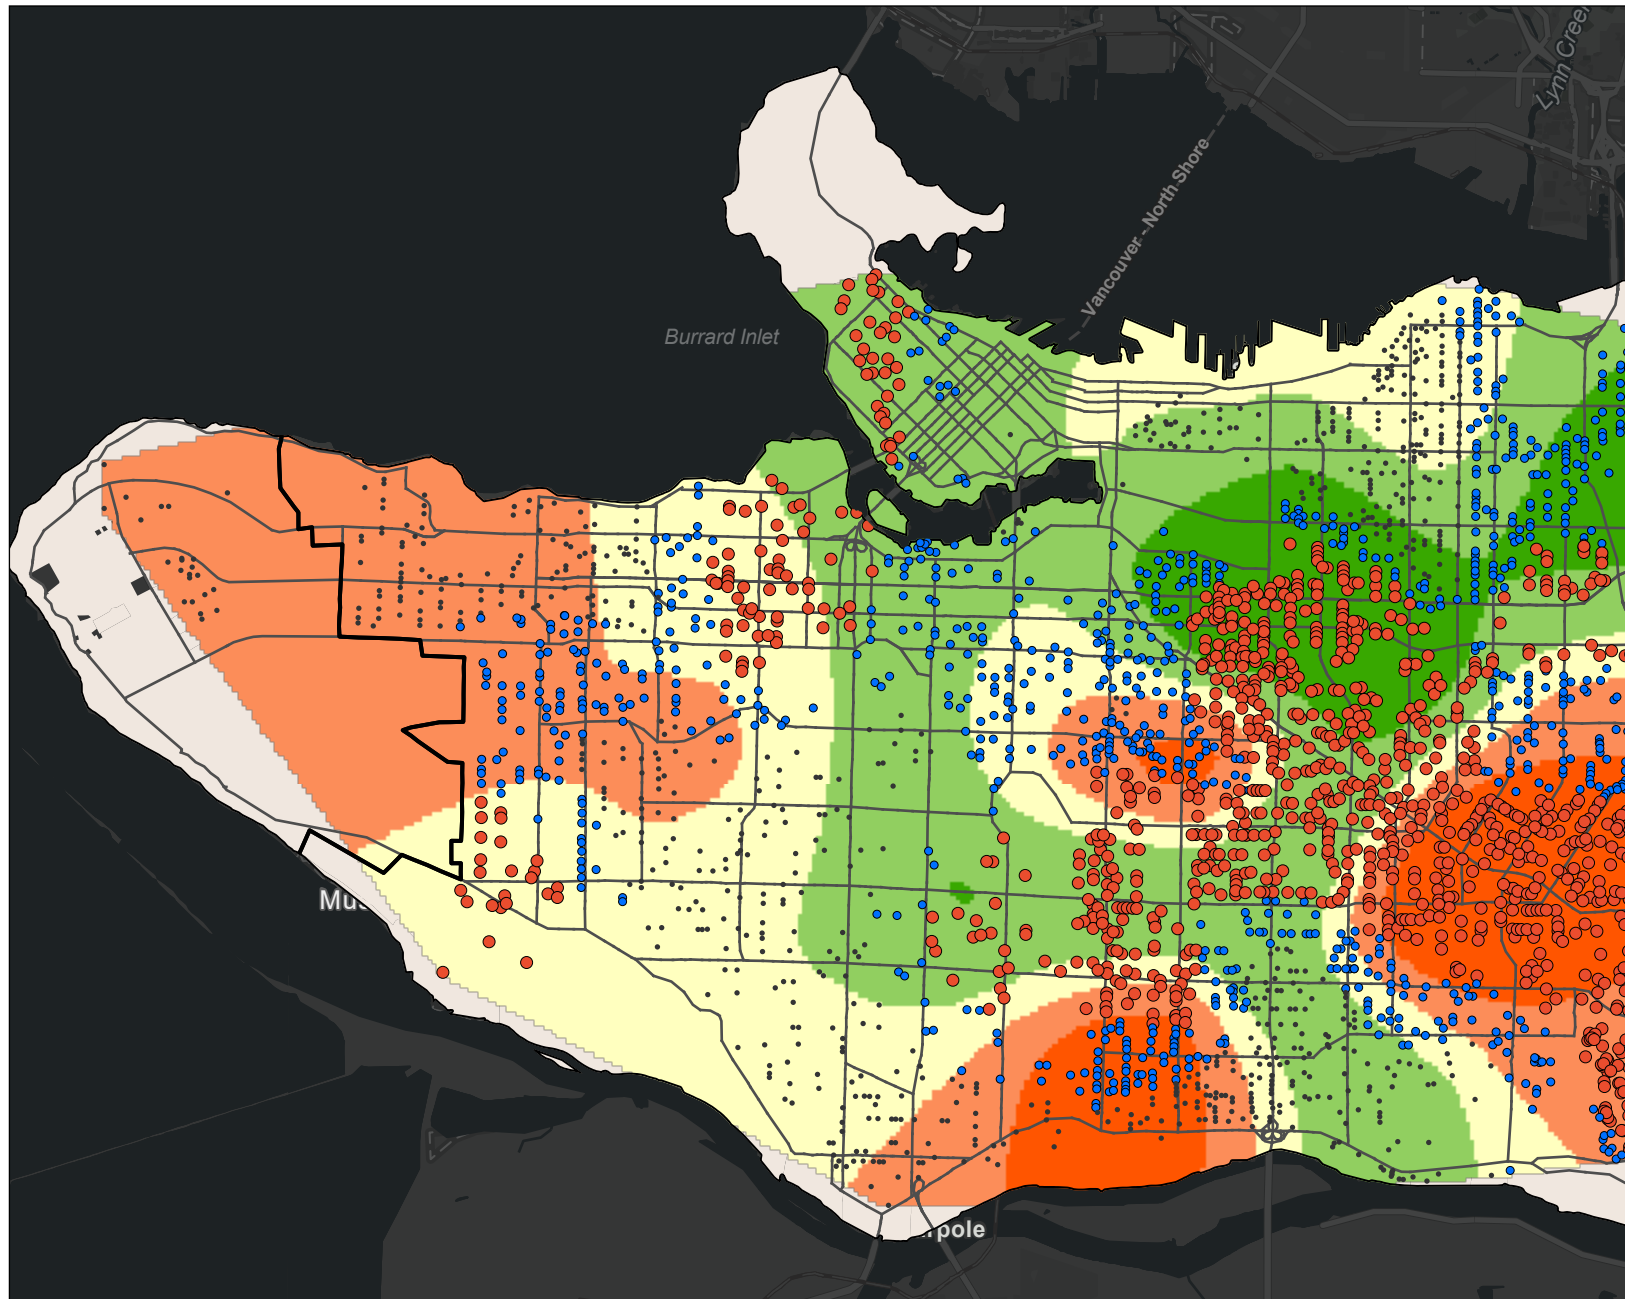

The Relationship Between Language Scores and Recent Immigrants in Vancouver B.C.

Using Geographically Weighted Regression

- GWR Results**
- Low R2 Value
 - Medium R2 Value
 - High R2 Value
- Recent Immigrant**
- Low
 - Medium
 - High
 - High
 - No Data

Christy Chin 13671169
GEOB 479
02- 29- 20
Source: EDI, Statistics Canada,
ESRI
Projection: NAD 1983 UTM
Zone 10N